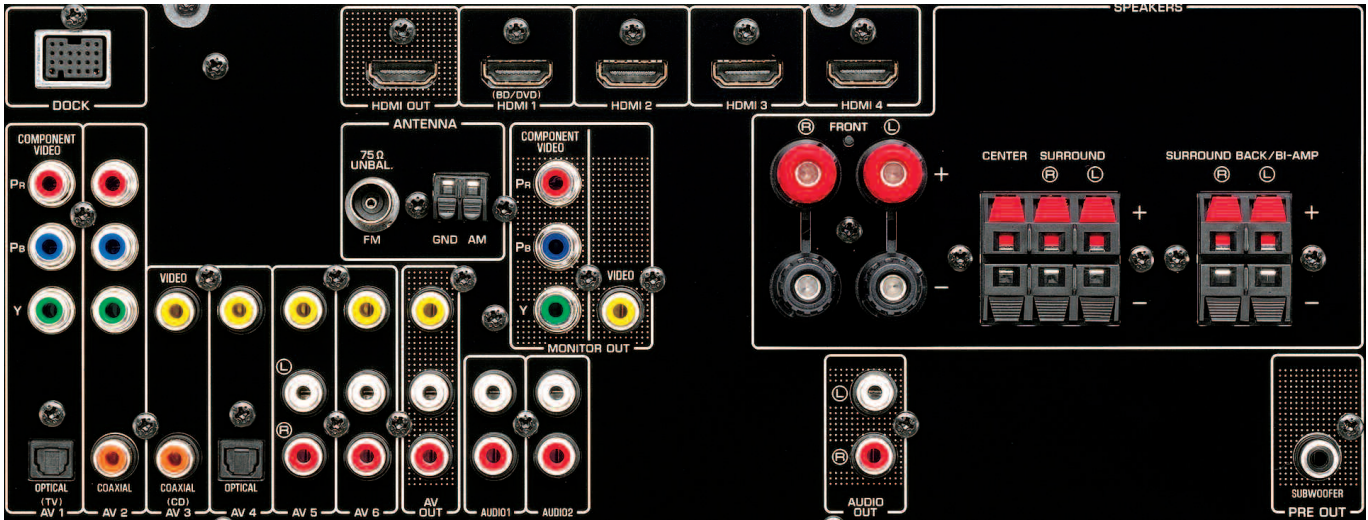

Video Section	
Video Monitor Out Frequency Response	
Component Video Signal 5 Hz–60 MHz -3 dB	
Tuner Section	
FM 50dB Quieting Sensitivity	Mono 3 μV [20.8 dBf]
	Stereo 74 dB
FM Signal-to-Noise Ratio	Stereo 69 dB
General	
Dimensions (W x H x D)	17-1/8" x 6" x 14-3/8"
	435 x 151 x 364 mm
Weight	18.7 lbs.; 8.5 kg

YDS-11 Universal Dock for iPod

The optional YDS-11 Universal Dock lets you connect your iPod to the receiver. You can listen to your iPod music via the receiver. You can also operate your iPod via the receiver's remote unit with the on-screen display and charge your iPod. Works with: iPod touch, iPod nano, iPod mini and iPod (Click Wheel)

iPod not included

Yamaha Bluetooth® Wireless Audio Receiver

The optional YBA-10 Bluetooth Wireless Audio Receiver docks to the receiver and supports A2DP audio streaming, so users can enjoy music wirelessly from Bluetooth-enabled mobile phones, Windows PCs and Macs.

Extensive Connections

Inputs	
HDMI	4
Radio Antenna (FM/AM)	1 / 1
Dock Terminal for Optional Dock Accessories	1
Optical Digital (Fixed)	2
Coaxial Digital (Fixed)	2
Analog Audio*	5
Component Video (Fixed)	2

* Including front panel terminals.

Outputs	
HDMI	1
Analog Audio	2
Component Video Monitor	1
Composite Monitor	1
Composite AV	1
Speaker (without subwoofer)* / **	7ch
Subwoofer	1

* Assignable for surround back L/R to bi-amp (front L/R).

** Banana-plug compatible.